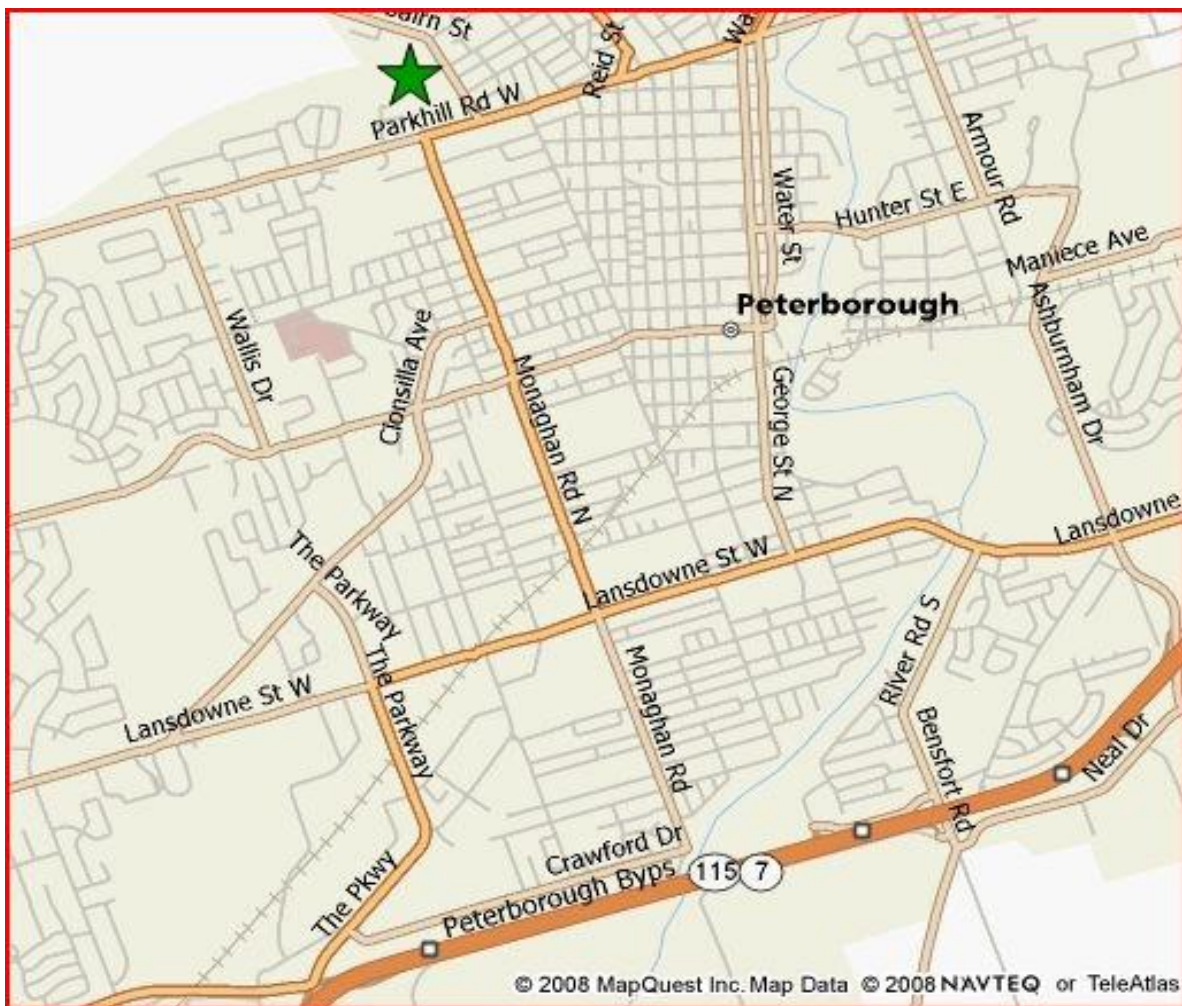

# Taking the Train to Lindsay

## Driving Directions

- The park entrance is just north of the intersection of Parkhill Rd. W. and Monaghan Rd.. N.
- Proceed north at the lights, passing through the park gates.
- Park your vehicle when the road ends after 100 metres!

*See next page for a more detailed map*